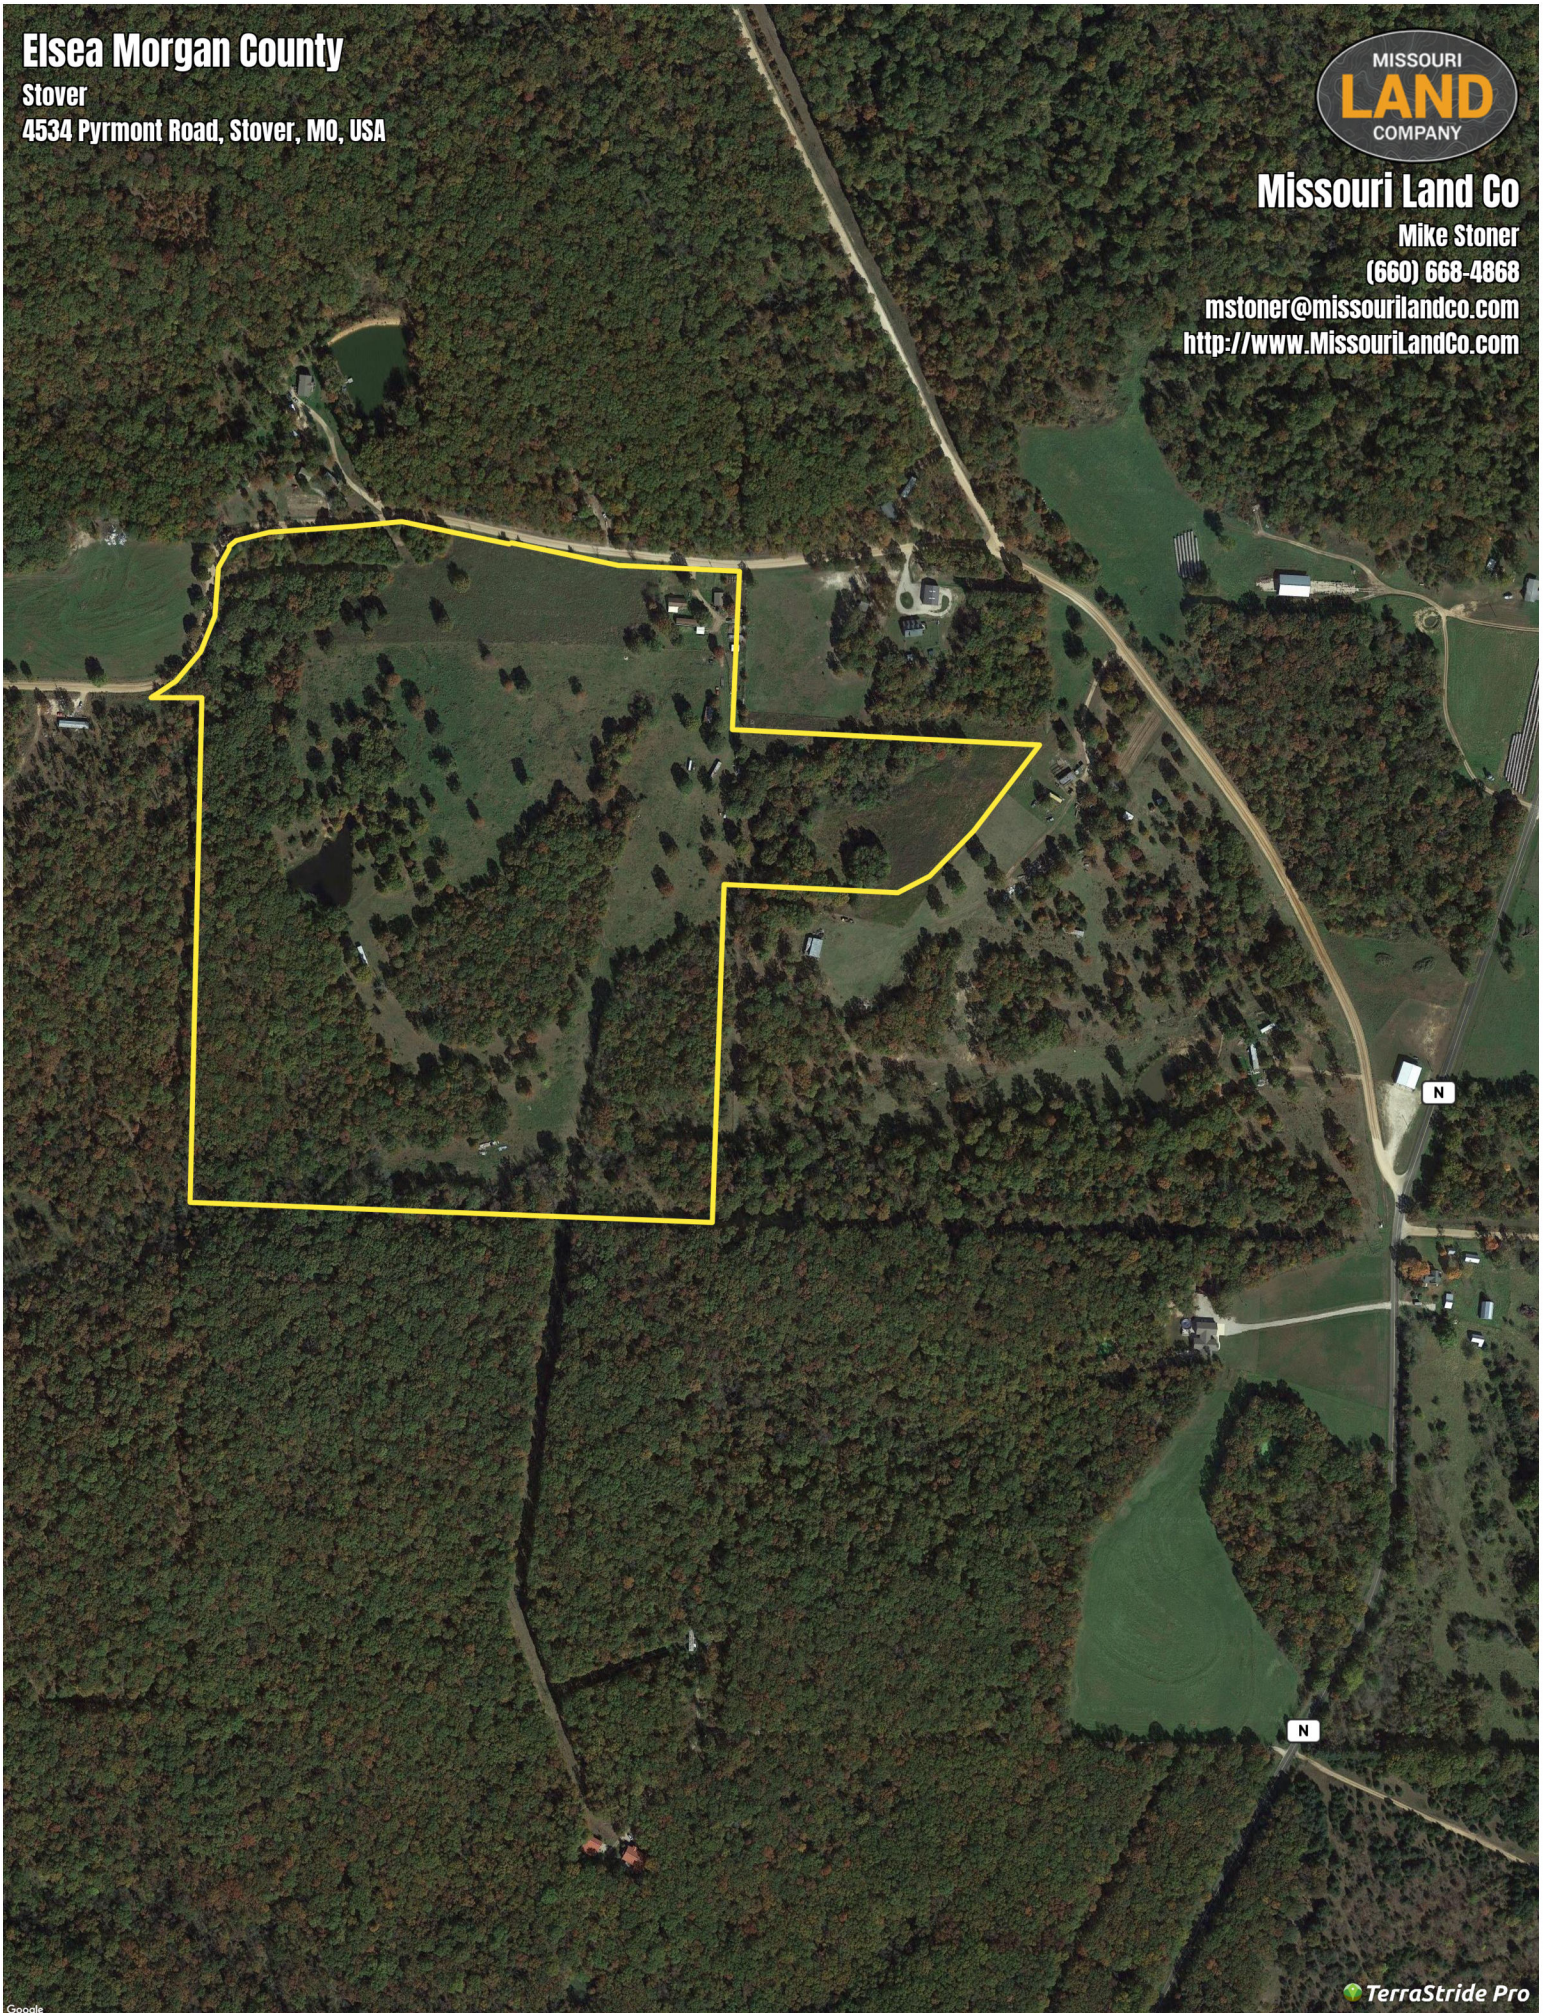

Elsea Morgan County

Stover

4534 Pymont Road, Stover, MO, USA

Missouri Land Co

Mike Stoner

(660) 668-4868

mstoner@missourilandco.com

<http://www.MissouriLandCo.com>

Elsea Morgan County

Legend

 Road

Generated on: May 16, 2022