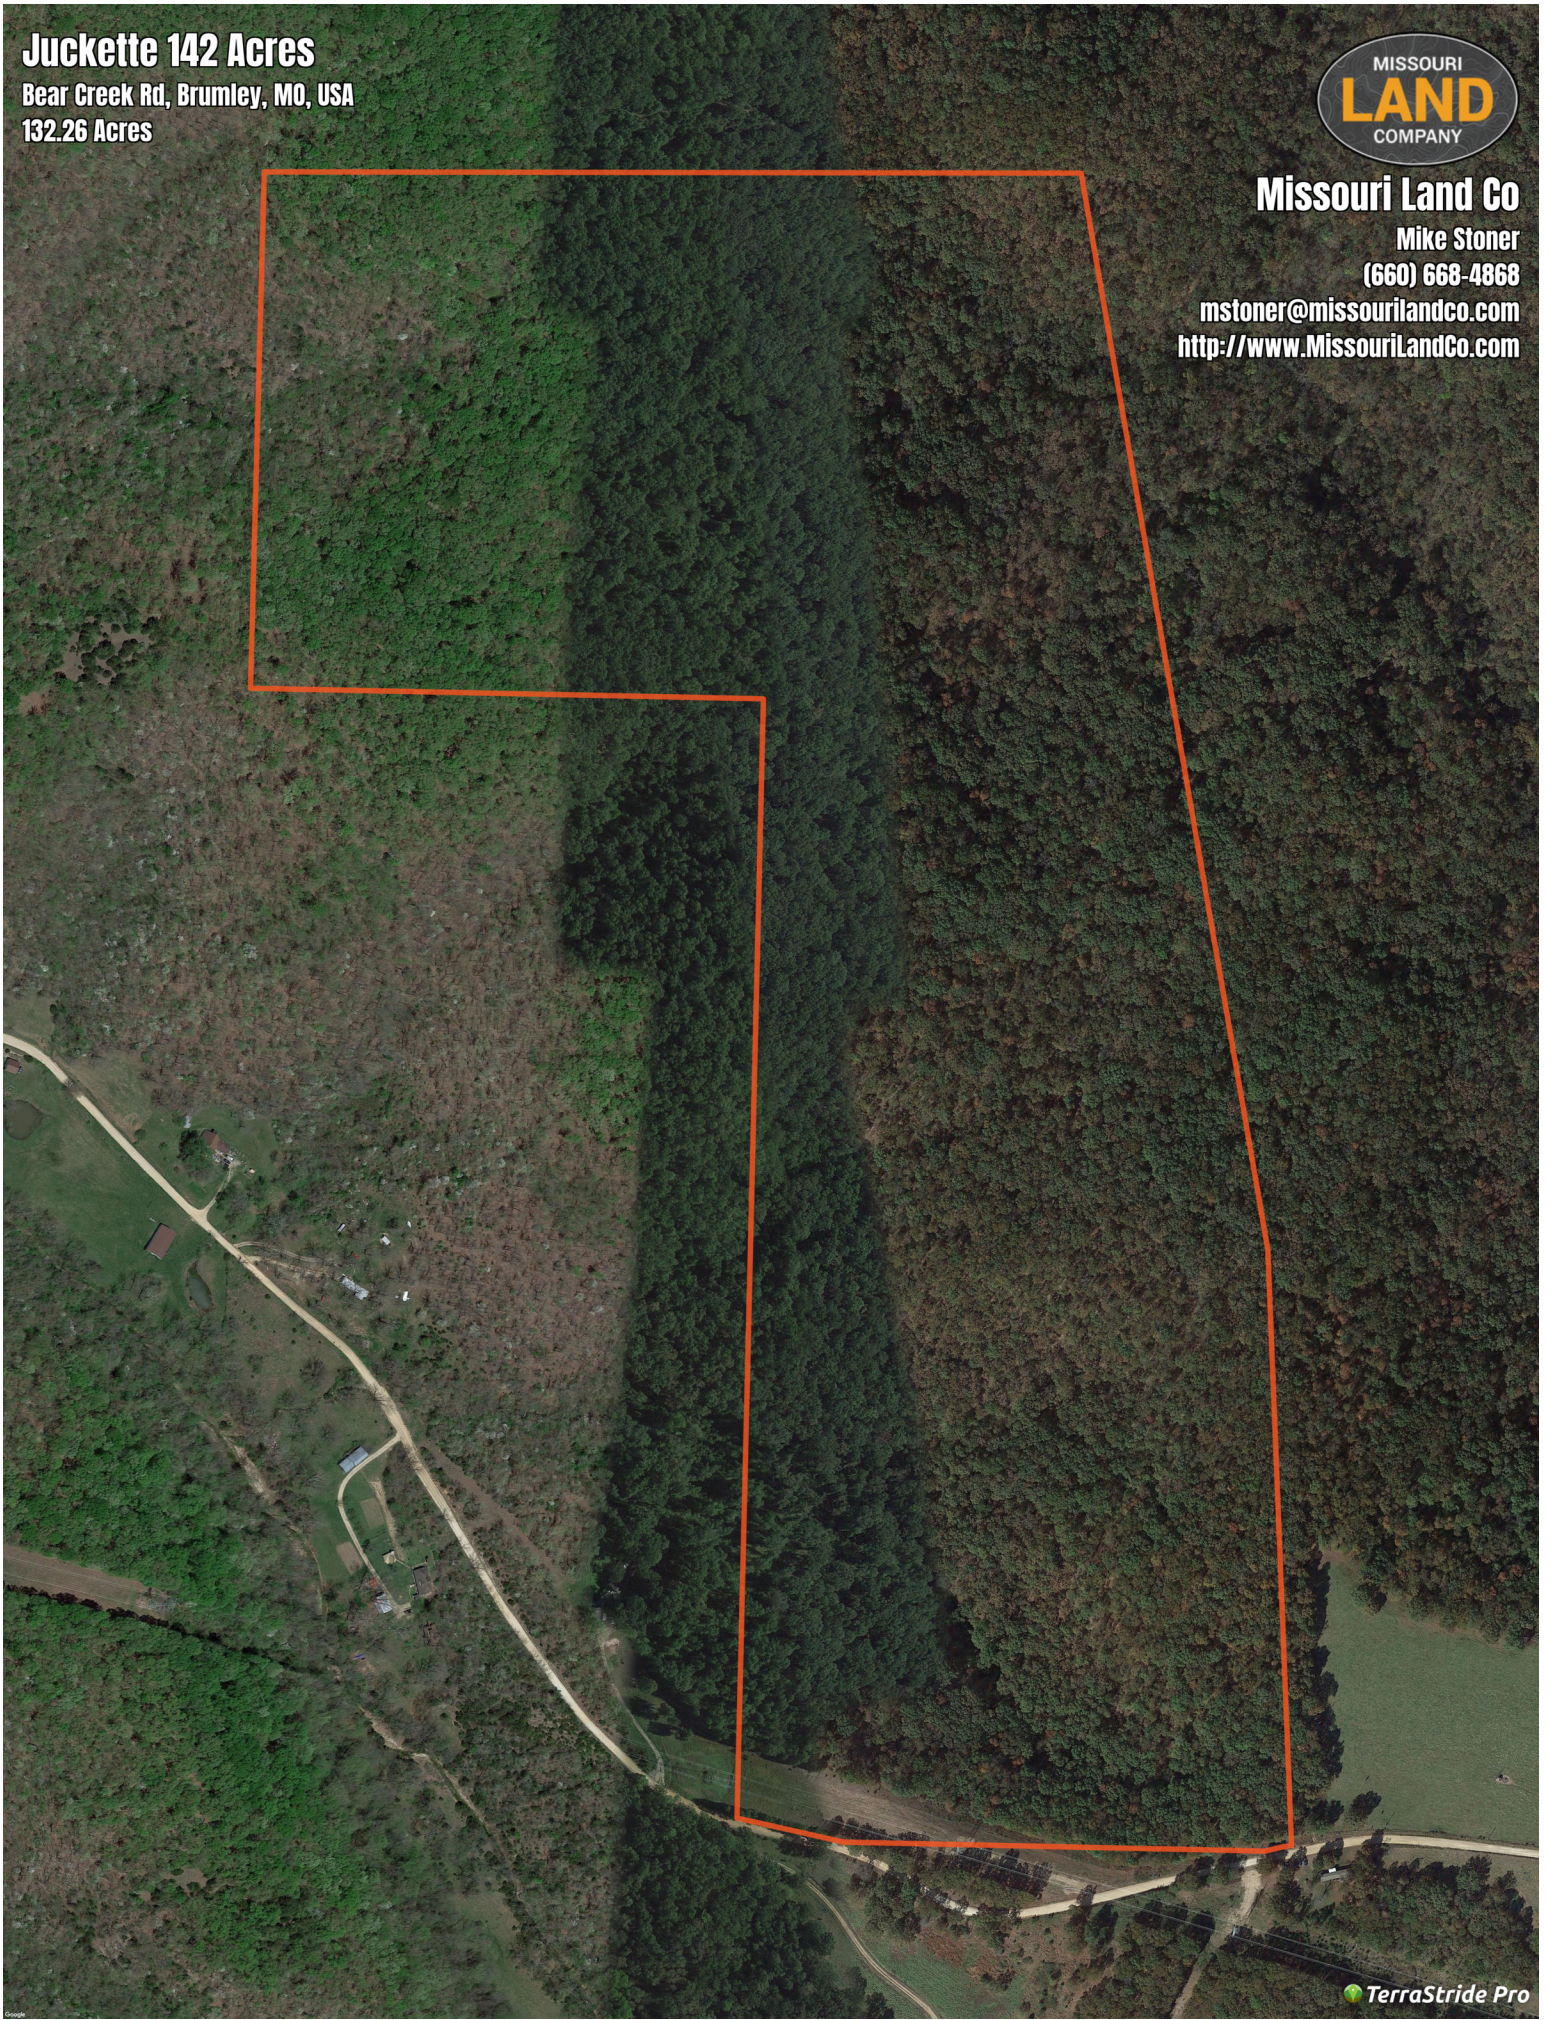

Juckette 142 Acres

Bear Creek Rd, Brumley, MO, USA

132.26 Acres

Missouri Land Co

Mike Stoner

(660) 668-4868

mstoner@missourilandco.com

<http://www.MissouriLandCo.com>

Juckette 142 Acres

Legend

 Boundary

Generated on: May 16, 2022