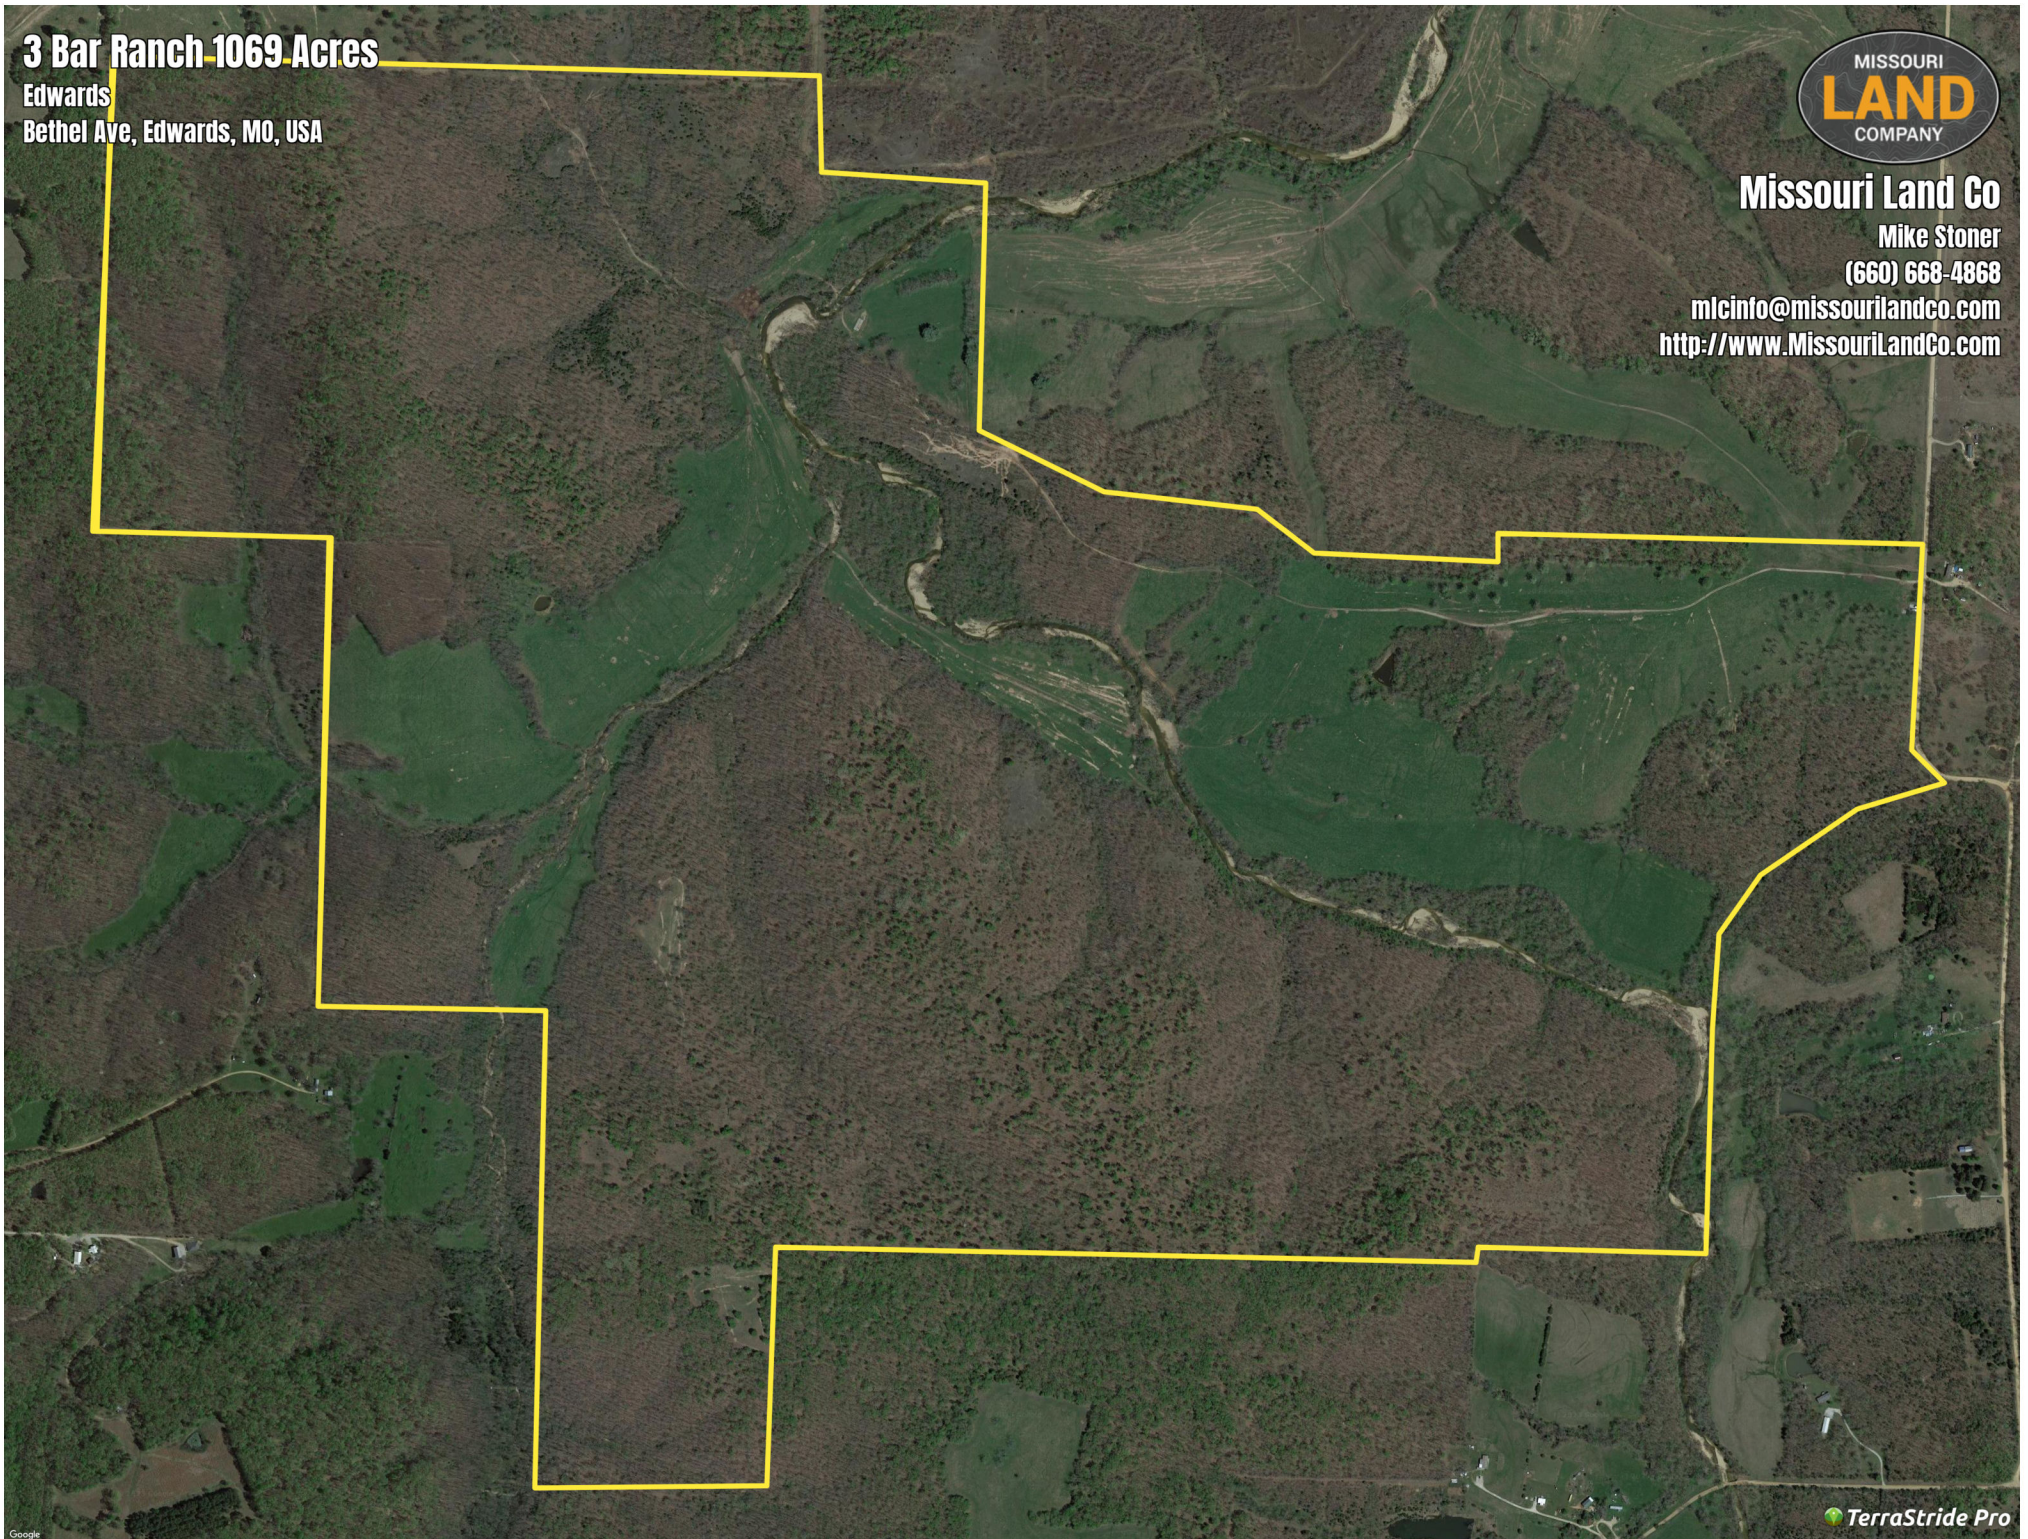

3 Bar Ranch 1069 Acres

Edwards
Bethel Ave, Edwards, MO, USA

Missouri Land Co

Mike Stoner
(660) 668-4868

mlcinfo@missourilandco.com
<http://www.MissouriLandCo.com>

3 Bar Ranch 1069 Acres

Legend

 Road

Generated on: March 16, 2023